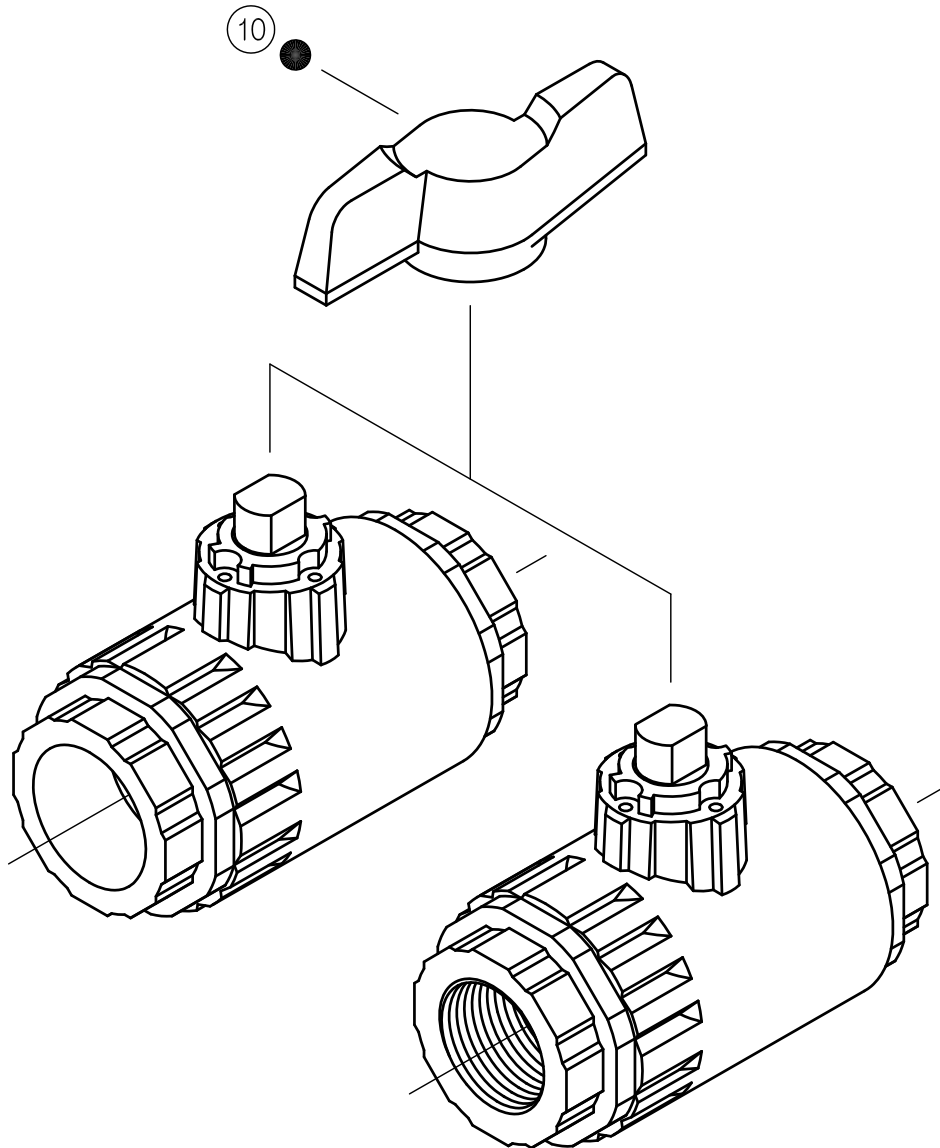

COMPACT BALL VALVE TYPE27
13-50mm (3/8"-2")

BS-064E

CHECK	PARTS NAME	DESCRIPTION	PCS	REMARK
<input type="checkbox"/>	● HANDLE	⑩ HANDLE	1	

NOTE 1 .Asahi AV spare parts designed specifically for Asahi AV valves may be used for replacement purpose only.